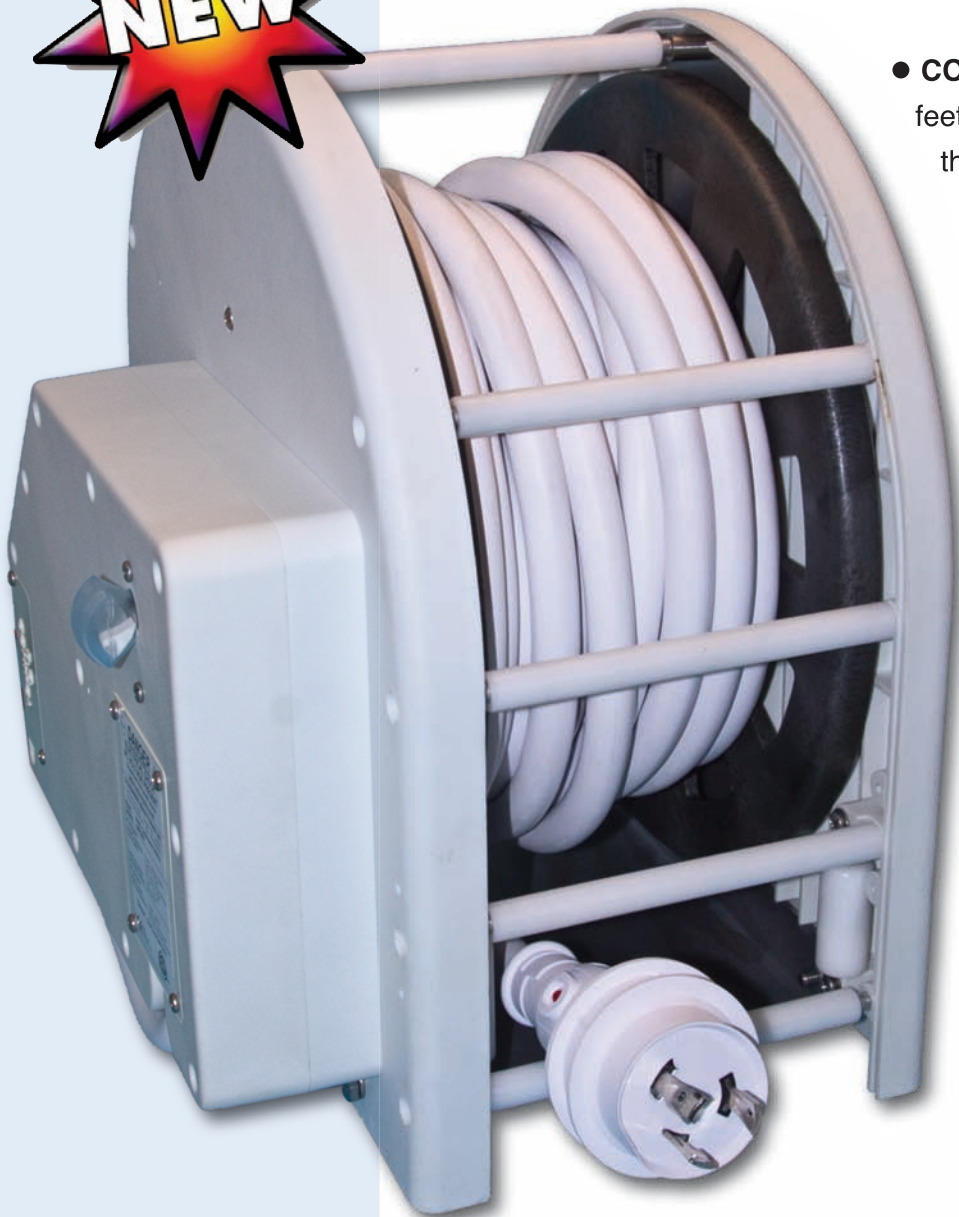

## Model CRM-30

- **EASY TO USE** — Simply pull out the amount of shore power cable you need to make your connection. Push the button and the cable will retract and store on the reel.
- **“ZERO EFFORT” PULL-OUT FORCE** — Our unique drive motor mechanism (patent pending) disengages itself when the cable is extended. No heavy pulling!

- **COMPACT STORAGE** — Store 50-feet of 30 amp shore power cable in the smallest possible area.

- **EASY TO INSTALL** — Our detachable mounting base makes it easy to mount the unit anywhere.

- **MARINE GRADE DESIGN** — The Cablemaster™ product line is specifically designed for the marine environment — built to last!