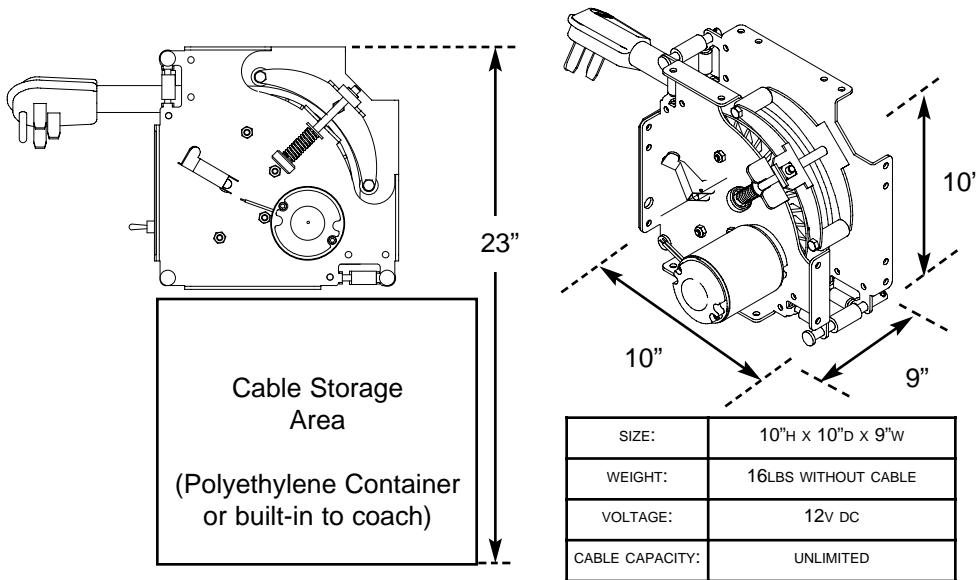

RV CABLEMASTER

RV Power Cable Storage System

New Lower Profile — takes up less space!

Unlimited cable capacity — handles as much cable as you can store!

Adjustable for all cable sizes — fast, easy adjustment of cable tension!

The Model RLC Cablemaster is the newest design from Glendinning which incorporates several new features, including an easy-to-operate cable tension adjustment. In addition to new features, Glendinning has used the latest techniques in value engineering to make the RLC Cablemaster lower priced and more affordable. You can't afford to be without the convenience of power cable handling any longer!

Features and Benefits

- **UNLIMITED CABLE CAPACITY** — Need more cable length? No problem!
- **NO SLIP RINGS** — Eliminates potential electrical connection problems!
- **ADJUSTABLE TO FIT ALL POWER CABLES** — Easily adjustable no matter what type of cable you have!
- **AFFORDABLE** — Lowest cost power cord management system in the industry!
- **VERSATILE** — Can be mounted in a variety of ways!