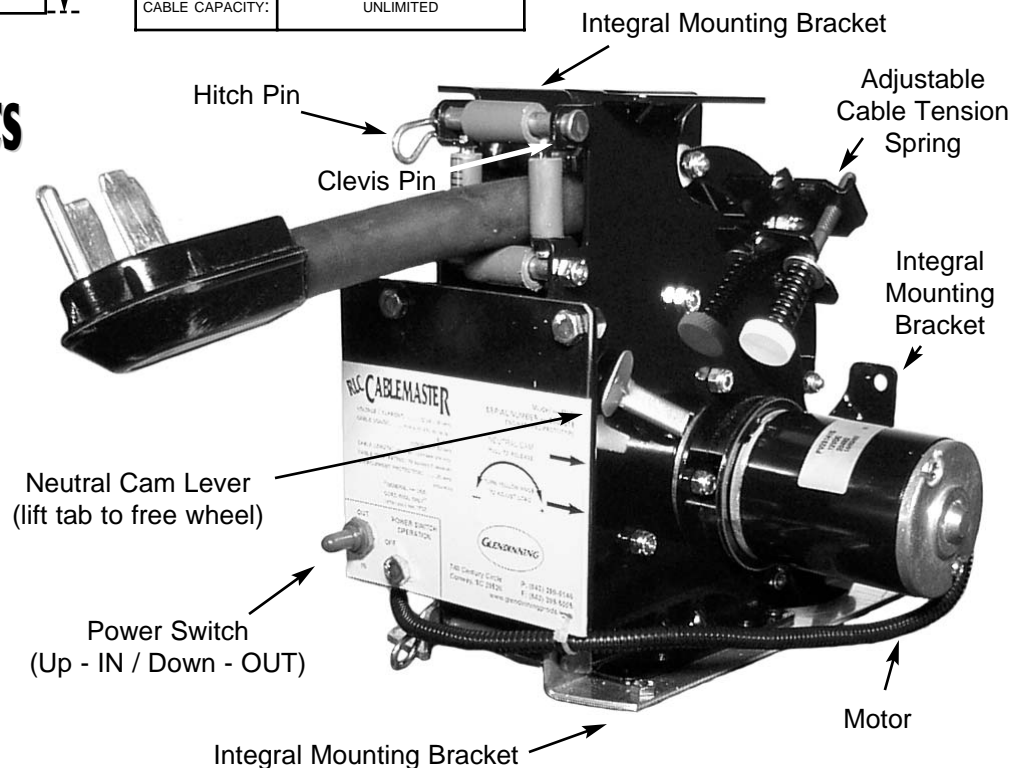

RV CABLEMASTER

RV Power Cable Storage System

New Lower Profile — takes up less space!

Unlimited cable capacity — handles as much cable as you can store!

Adjustable for all cable sizes — fast, easy adjustment of cable tension!

No Slip Rings — eliminates potential electric connection problems

Easy to install!

You relax . . . we'll unwind!

YOU RELAX . . . WE'LL UNWIND!

Glendinning is the leader of the RV power cable handling market since we first introduced the RV Cablemaster to the motorhome industry in 1990. Since then, thousands of very happy and satisfied RV owners have experienced the enjoyment of Glendinning power cord reel. No more heavy lifting. No more handling dirty or wet power cords when getting underway. Simply operate a switch and the RV power cord is reliably, quickly and easily payed out or retracted and stored away. This is why we say... "You relax.... we'll unwind".

The Model RLC Cablemaster is the newest design from Glendinning which incorporates several new features, including an easy-to-operate cable tension adjustment. In addition to new features, Glendinning has used the latest techniques in value engineering to make the RLC Cablemaster lower priced and more affordable. You can't afford to be without the convenience of power cable handling any longer!

Features and Benefits

- **UNLIMITED CABLE CAPACITY** — Need more cable length? No problem!
- **NO SLIP RINGS** — Eliminates potential electrical connection problems!
- **ADJUSTABLE TO FIT ALL POWER CABLES** — Easily adjustable no matter what type of cable you have!
- **AFFORDABLE** — Lowest cost power cord management system in the industry!
- **VERSATILE** — Can be mounted in a variety of ways!