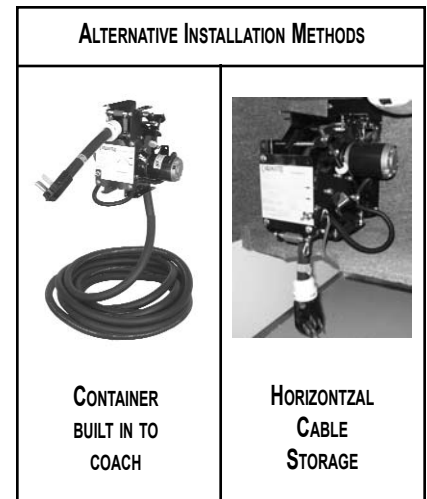

RV CABLEMASTER

RV Power Cable Storage System

New Lower Profile — takes up less space!

Unlimited cable capacity — handles as much cable as you can store!

Adjustable for all cable sizes — fast, easy adjustment of cable tension!

No Slip Rings — eliminates potential electric connection problems

Easy to install!

You relax . . . we'll unwind!

YOU RELAX . . . WE'LL UNWIND!

Glendinning is the leader of the RV power cable handling market since we first introduced the RV Cablemaster to the motorhome industry in 1990. Since then, thousands of very happy and satisfied RV owners have experienced the enjoyment of Glendinning power cord reel. No more heavy lifting. No more handling dirty or wet power cords when getting underway. Simply operate a switch and the RV power cord is reliably, quickly and easily payed out or retracted and stored away. This is why we say... "You relax.... we'll unwind".

The Model RLC Cablemaster is the newest design from Glendinning which incorporates several new features, including an easy-to-operate cable tension adjustment. In addition to new features, Glendinning has used the latest techniques in value engineering to make the RLC Cablemaster lower priced and more affordable. You can't afford to be without the convenience of power cable handling any longer!

Features and Benefits

- **UNLIMITED CABLE CAPACITY** — Need more cable length? No problem!
- **NO SLIP RINGS** — Eliminates potential electrical connection problems!
- **ADJUSTABLE TO FIT ALL POWER CABLES** — Easily adjustable no matter what type of cable you have!
- **AFFORDABLE** — Lowest cost power cord management system in the industry!
- **VERSATILE** — Can be mounted in a variety of ways!