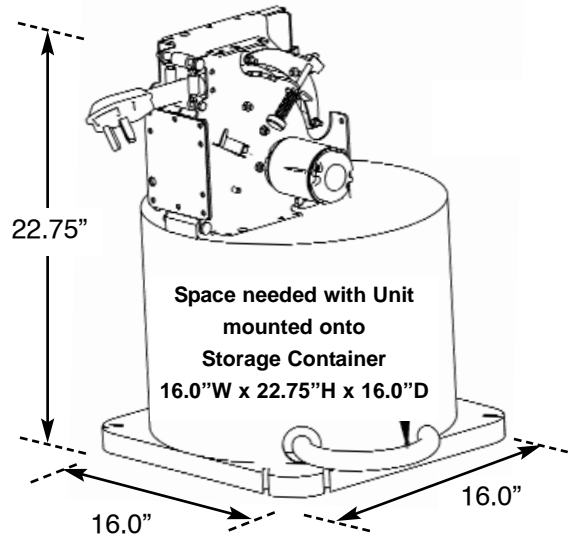

RLC-CABLEMASTER DIMENSIONS

SPECIFICATIONS:	
Voltage:	12 VDC
Amperage:	7-9 amps
Weight:	14 lbs.
Cable size:	6/3 8/1 and 6/4 50amp 125/250 v AC
Length of cable:	determined by available storage space
Cable type:	S, SE, SO, ST, STO, or SOW

RLC mounted to the overhead with the integral brackets shown with compartment cord container

RLC CableMaster-Shelf Mounted unit shown with compartment cord container

RLC CableMaster-Mounted Vertically package unit w/ cord and container

RLC CableMaster-Mounted Horizontally package unit w/ cord and container

RLC CableMaster-Mounted Horizontally package unit w/ cord and container