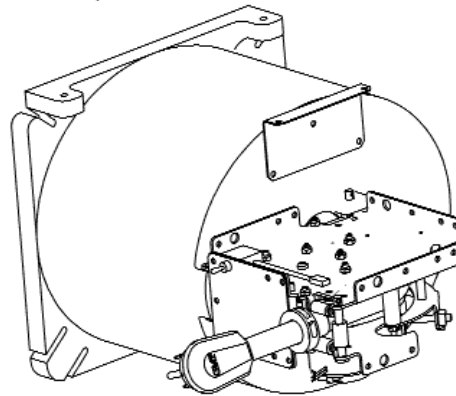

RLC-CABLEMASTER DIMENSIONS

SPECIFICATIONS:	
Voltage:	12 VDC
Amperage:	7-9 amps
Weight:	14 lbs.
Cable size:	6/3 8/1 and 6/4 50amp 125/250 v AC
Length of cable:	determined by available storage space
Cable type:	S, SE, SO, ST, STO, or SOW

RLC mounted to the overhead with the integral brackets shown with compartment cord container

RLC CableMaster-Shelf Mounted unit shown with compartment cord container

RLC CableMaster-Mounted Vertically package unit w/ cord and container

RLC CableMaster-Mounted Horizontally package unit w/ cord and container

RLC CableMaster-Mounted Horizontally package unit w/ cord and container