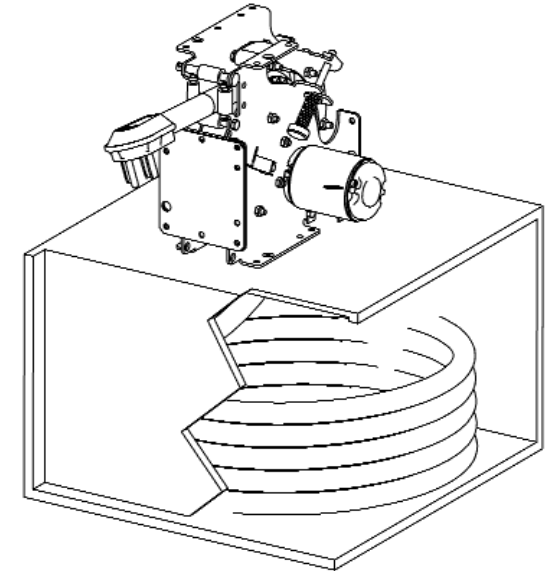

RLC-CABLEMASTER DIMENSIONS

SPECIFICATIONS:	
Voltage:	12 VDC
Amperage:	7-9 amps
Weight:	14 lbs.
Cable size:	6/3 8/1 and 6/4 50amp 125/250 v AC
Length of cable:	determined by available storage space
Cable type:	S, SE, SO, ST, STO, or SOW

RLC mounted to the overhead with the integral brackets shown with compartment cord container

RLC CableMaster-Shelf Mounted unit shown with compartment cord container

RLC CableMaster-Mounted Vertically package unit w/ cord and container

RLC CableMaster-Mounted Horizontally package unit w/ cord and container

RLC CableMaster-Mounted Horizontally package unit w/ cord and container