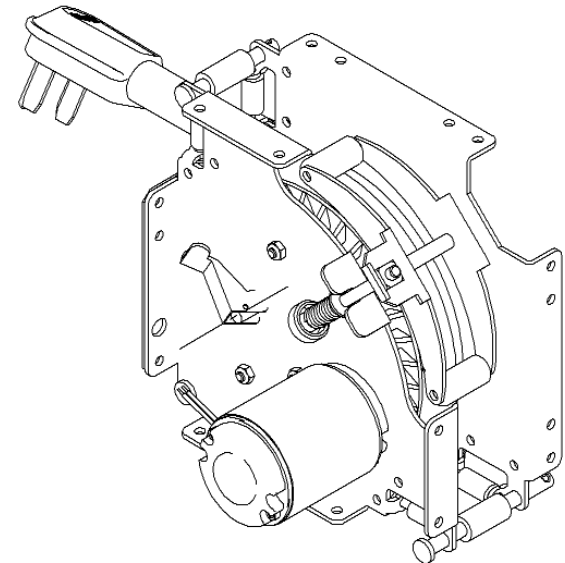

RLC-CABLEMASTER DIMENSIONS

SPECIFICATIONS:	
Voltage:	12 VDC
Amperage:	7-9 amps
Weight:	14 lbs.
Cable size:	6/3 8/1 and 6/4 50amp 125/250 v AC
Length of cable:	determined by available storage space
Cable type:	S, SE, SO, ST, STO, or SOW

740 Century Circle
Conway, SC 29526

P: 843-399-6146
F: 843-399-5005

www.glendinningprods.com
RLCCM DIM-01/04

740 Century Circle
Conway, SC 29579

Ph 843 399 6146
F 843 399 5005

The New RLC Cablemaster Mounting Configurations

RLC mounted to the overhead with the integral brackets shown with compartment cord container

RLC CableMaster-Shelf Mounted unit shown with compartment cord container

RLC CableMaster-Mounted Vertically package unit w/ cord and container

RLC CableMaster-Mounted Horizontally package unit w/ cord and container

RLC CableMaster-Mounted Horizontally package unit w/ cord and container