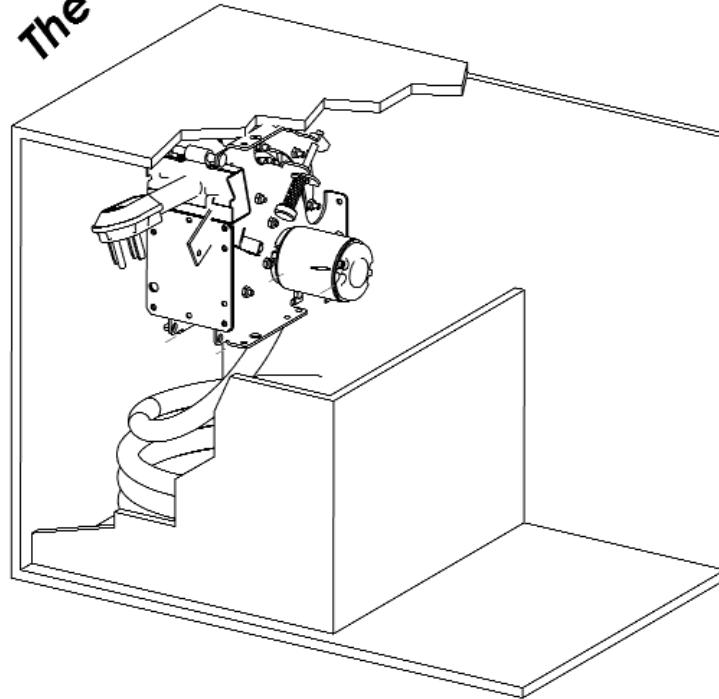

RLC-CABLEMASTER DIMENSIONS

SPECIFICATIONS:	
Voltage:	12 VDC
Amperage:	7-9 amps
Weight:	14 lbs.
Cable size:	6/3 8/1 and 6/4 50amp 125/250 v AC
Length of cable:	determined by available storage space
Cable type:	S, SE, SO, ST, STO, or SOW

RLC mounted to the overhead with the integral brackets shown with compartment cord container

RLC CableMaster-Shelf Mounted unit shown with compartment cord container

RLC CableMaster-Mounted Vertically package unit w/ cord and container

RLC CableMaster-Mounted Horizontally package unit w/ cord and container

RLC CableMaster-Mounted Horizontally package unit w/ cord and container