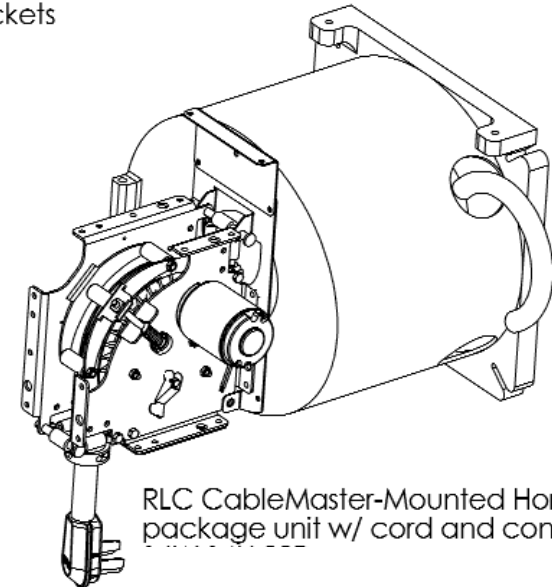

RLC-CABLEMASTER DIMENSIONS

SPECIFICATIONS:	
Voltage:	12 VDC
Amperage:	7-9 amps
Weight:	14 lbs.
Cable size:	6/3 8/1 and 6/4 50amp 125/250 v AC
Length of cable:	determined by available storage space
Cable type:	S, SE, SO, ST, STO, or SOW

RLC mounted to the overhead with the integral brackets shown with compartment cord container

RLC CableMaster-Shelf Mounted unit shown with compartment cord container

RLC CableMaster-Mounted Vertically package unit w/ cord and container

RLC CableMaster-Mounted Horizontally package unit w/ cord and container

RLC CableMaster-Mounted Horizontally package unit w/ cord and container