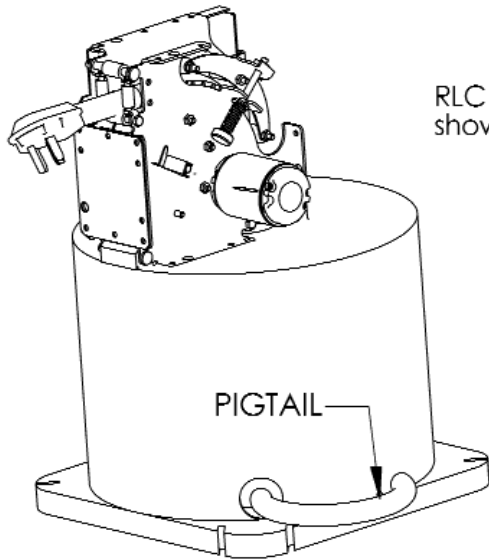

RLC-CABLEMASTER DIMENSIONS

SPECIFICATIONS:	
Voltage:	12 VDC
Amperage:	7-9 amps
Weight:	14 lbs.
Cable size:	6/3 8/1 and 6/4 50amp 125/250 v AC
Length of cable:	determined by available storage space
Cable type:	S, SE, SO, ST, STO, or SOW

740 Century Circle
Conway, SC 29526

P: 843-399-6146
F: 843-399-5005

www.glendinningprods.com
RLCCM DIM-01/04

740 Century Circle
Conway, SC 29579

Ph 843 399 6146
F 843 399 5005

The New RLC Cablemaster Mounting Configurations

RLC mounted to the overhead with the integral brackets shown with compartment cord container

RLC CableMaster-Shelf Mounted unit shown with compartment cord container

RLC CableMaster-Mounted Vertically package unit w/ cord and container

RLC CableMaster-Mounted Horizontally package unit w/ cord and container

RLC CableMaster-Mounted Horizontally package unit w/ cord and container