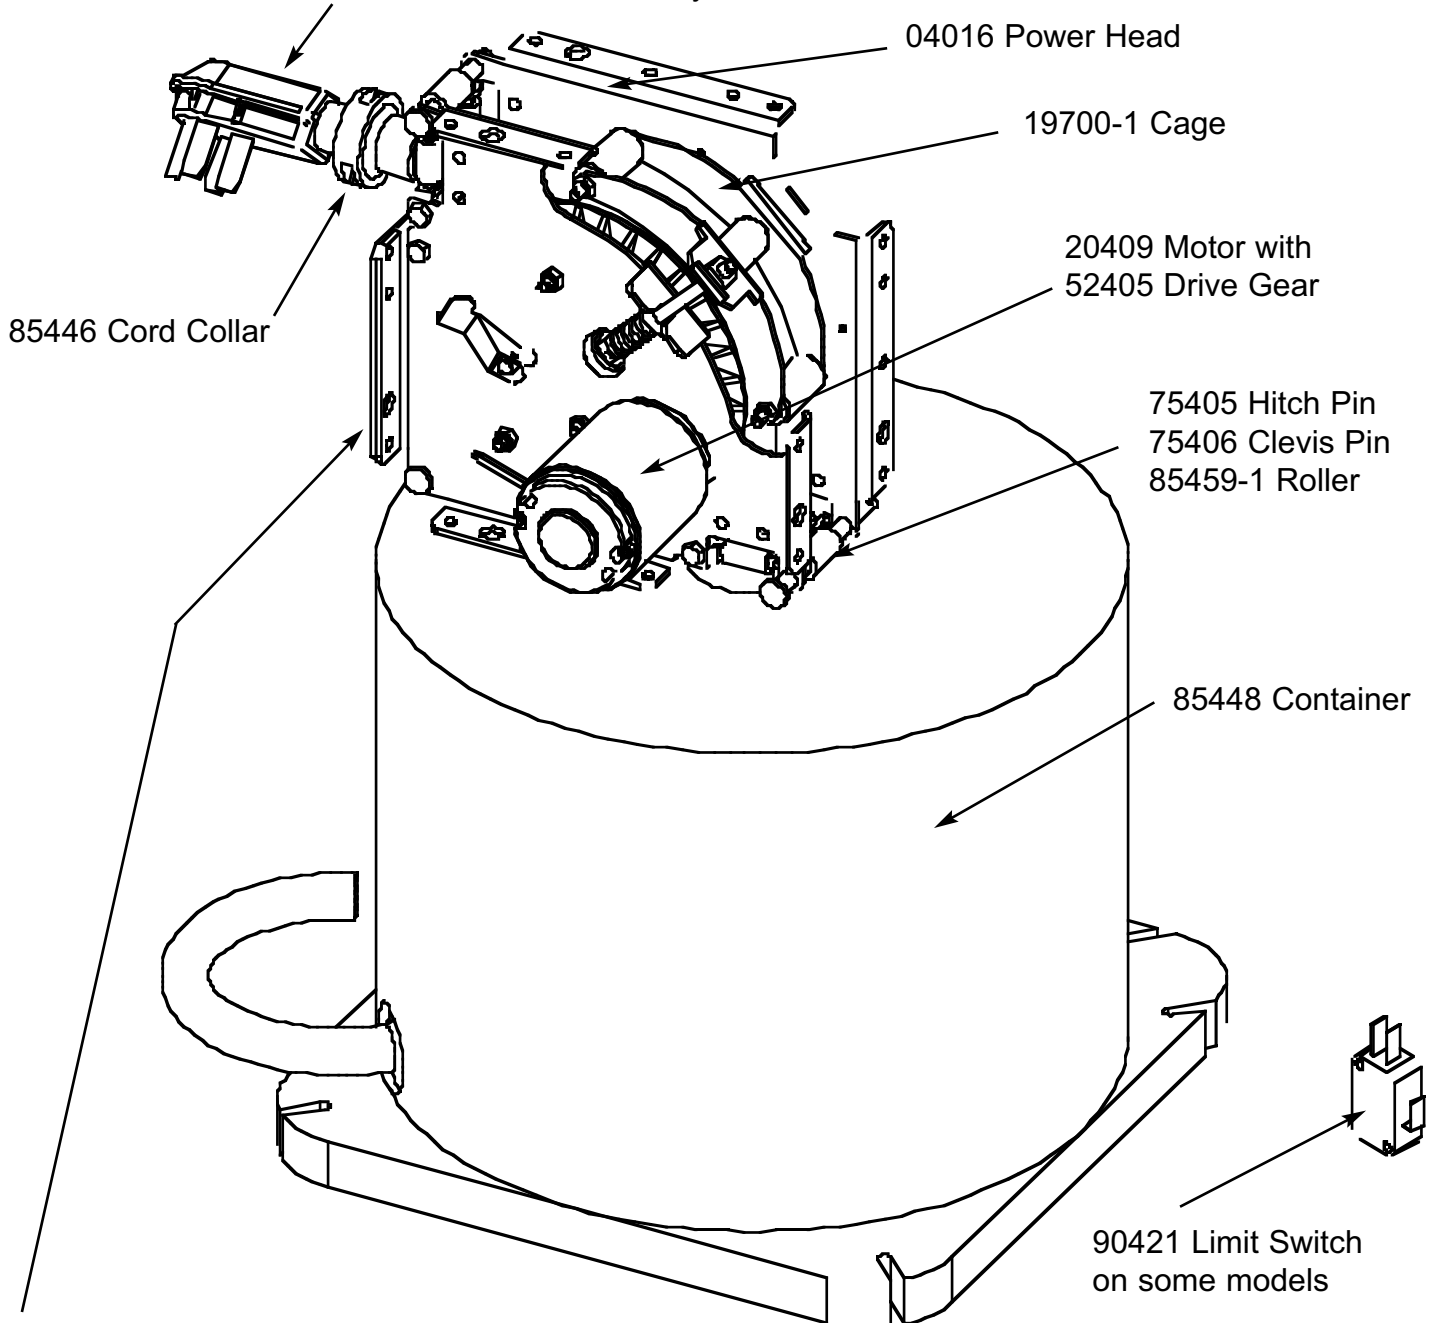

RLC Cablemaster Replacement Parts

04139-36 Cord Assembly 36'
 04139-40 Cord Assembly 40'
 04139-45 Cord Assembly 45'

90408 Power Switch - Sustained - Units w/ limit switches
 90415 Power Switch - Momentary - All others