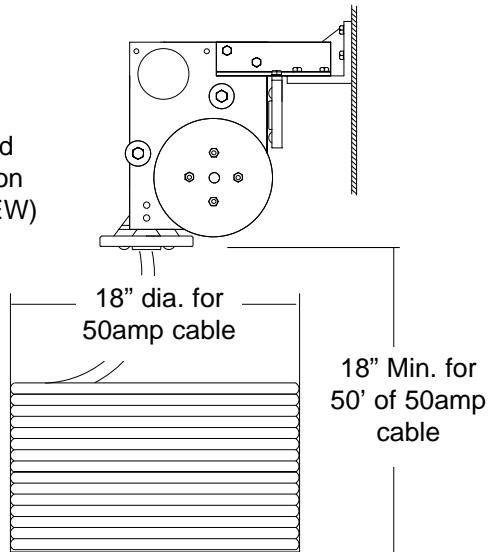

Standard Installation
(SIDE VIEW)