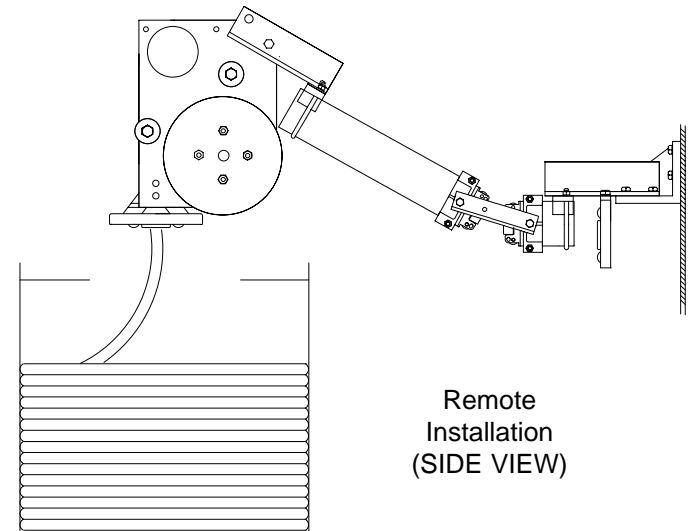

Remote Installation
(SIDE VIEW)

GLENDINNING
MARINE PRODUCTS

Custom Marine Services
Dist Elec Marine Parts

Ph: 800-992-7922
Fax: 800-992-7923

Website: www.cmsquick.com
E-Mail: sales@cmsquick.com