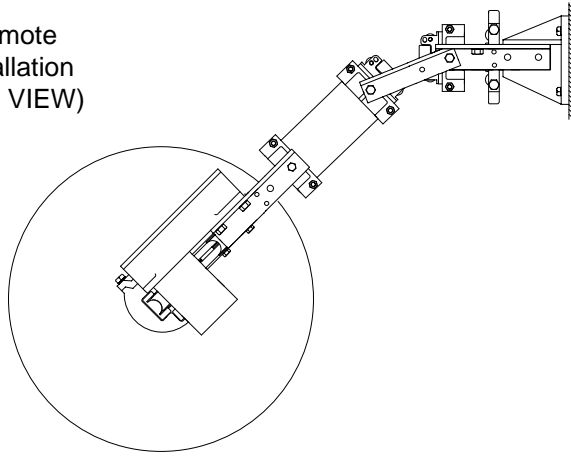

CM-7 RV-CABLEMASTER DIMENSIONS

SPECIFICATIONS:

Voltage:	12 VDC (24/32v DC available)
Amperage:	7-9 amps under load
Weight:	22 lbs.
Capacity:	adj. from 7/8" to 1-1/4" dia. cable - 50 amp 220v cable
Length of cable:	determined by available storage space

NOTE:
May swing up to 45 degrees

Minimum cable area required:
35' Soft cable (SOW) 14" x 14" x 16" high
35' Stiff cable (STW) 16" x 16" x 16" high

SAMPLE RV INSTALLATIONS

Remote Installation
(TOP VIEW)

Unit Swiveled
(REAR VIEW)