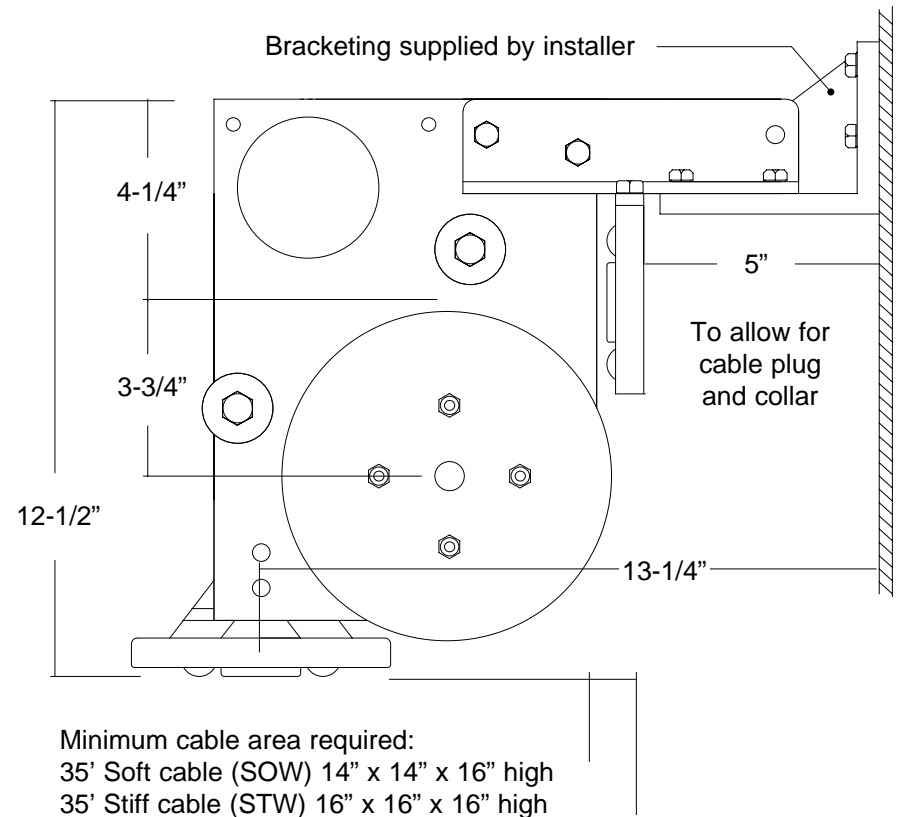

CM-7 RV-CABLEMASTER DIMENSIONS

SPECIFICATIONS:

Voltage:	12 VDC (24/32v DC available)
Amperage:	7-9 amps under load
Weight:	22 lbs.
Capacity:	adj. from 7/8" to 1-1/4" dia. cable - 50 amp 220v cable
Length of cable:	determined by available storage space

NOTE:
May swing up to 45 degrees

Minimum cable area required:
35' Soft cable (SOW) 14" x 14" x 16" high
35' Stiff cable (STW) 16" x 16" x 16" high

SAMPLE RV INSTALLATIONS

Remote Installation
(TOP VIEW)

Unit Swiveled
(REAR VIEW)