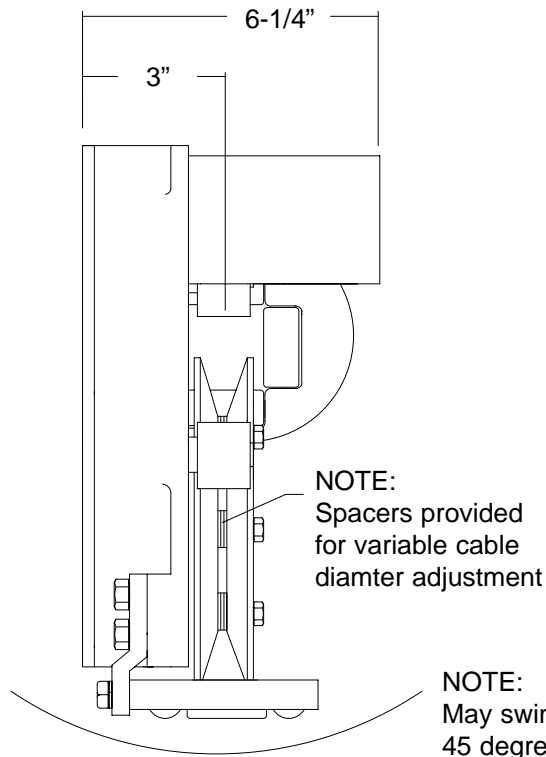

CM-7 RV-CABLEMASTER DIMENSIONS

SPECIFICATIONS:

Voltage:	12 VDC (24/32v DC available)
Amperage:	7-9 amps under load
Weight:	22 lbs.
Capacity:	adj. from 7/8" to 1-1/4" dia. cable - 50 amp 220v cable
Length of cable:	determined by available storage space

NOTE:
May swing up to 45 degrees

Minimum cable area required:
35' Soft cable (SOW) 14" x 14" x 16" high
35' Stiff cable (STW) 16" x 16" x 16" high

SAMPLE RV INSTALLATIONS

Remote Installation
(TOP VIEW)

Unit Swiveled
(REAR VIEW)