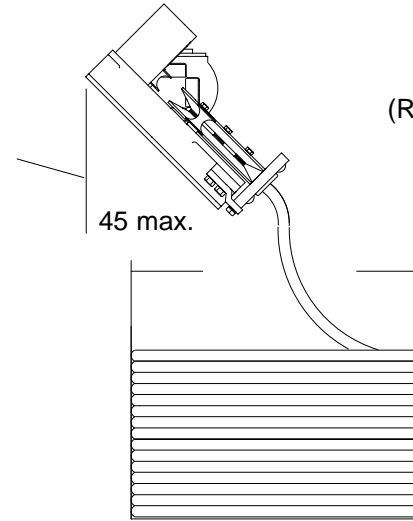

CM-7 RV-CABLEMASTER DIMENSIONS

SPECIFICATIONS:

Voltage:	12 VDC (24/32v DC available)
Amperage:	7-9 amps under load
Weight:	22 lbs.
Capacity:	adj. from 7/8" to 1-1/4" dia. cable - 50 amp 220v cable
Length of cable:	determined by available storage space

NOTE:
May swing up to 45 degrees

Minimum cable area required:
35' Soft cable (SOW) 14" x 14" x 16" high
35' Stiff cable (STW) 16" x 16" x 16" high

SAMPLE RV INSTALLATIONS

Remote Installation
(TOP VIEW)

Unit Swiveled
(REAR VIEW)