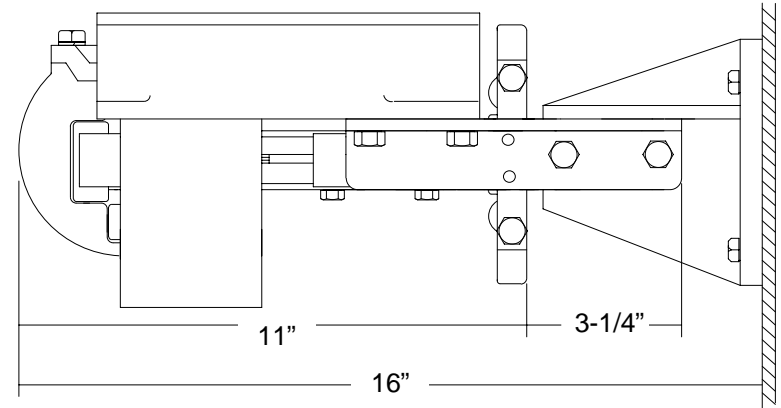

CM-7 RV-CABLEMASTER DIMENSIONS

SPECIFICATIONS:

Voltage:	12 VDC (24/32v DC available)
Amperage:	7-9 amps under load
Weight:	22 lbs.
Capacity:	adj. from 7/8" to 1-1/4" dia. cable - 50 amp 220v cable
Length of cable:	determined by available storage space

NOTE:
May swing up to 45 degrees

Minimum cable area required:
35' Soft cable (SOW) 14" x 14" x 16" high
35' Stiff cable (STW) 16" x 16" x 16" high

SAMPLE RV INSTALLATIONS

Remote Installation
(TOP VIEW)

Unit Swiveled
(REAR VIEW)