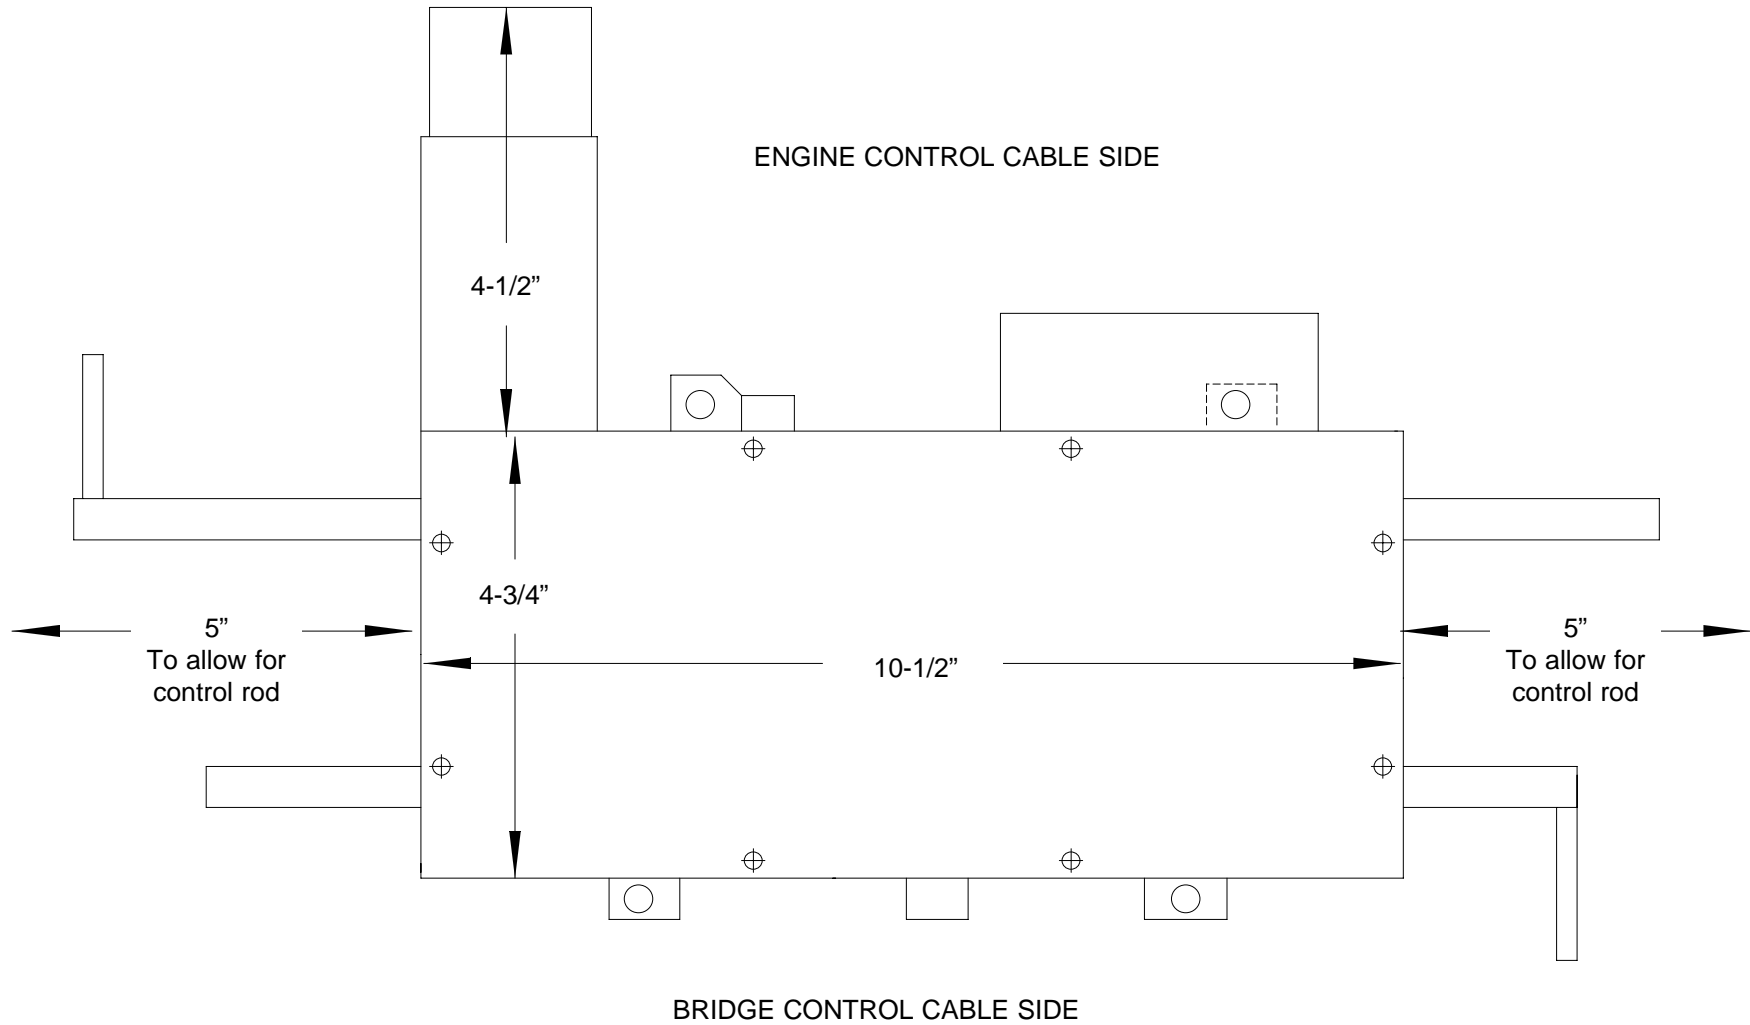

SYNCHRONIZER DIMENSIONS

GLENDINNING

Custom Marine Services - Distributor